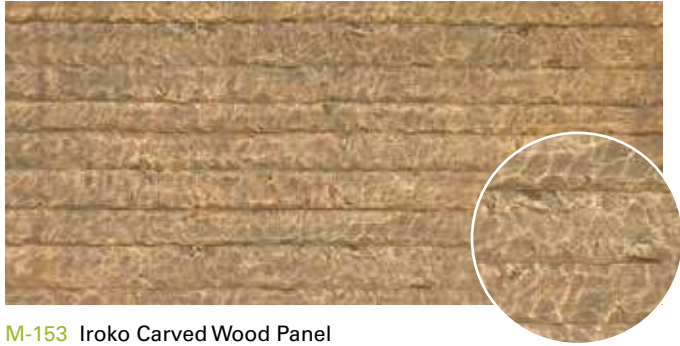

M-153 Iroko Carved Wood Panel
Panel Madera Tallada Iroko