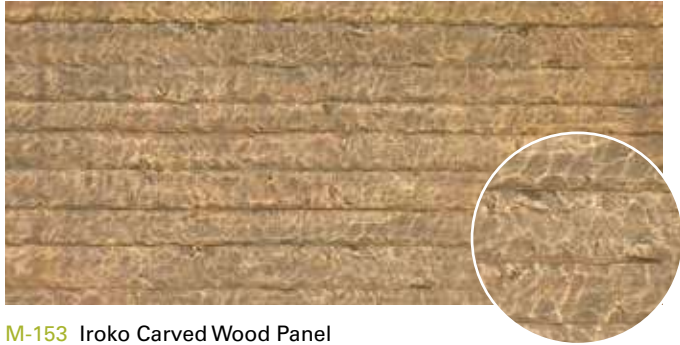

M-153 Iroko Carved Wood Panel
Panel Madera Tallada Iroko