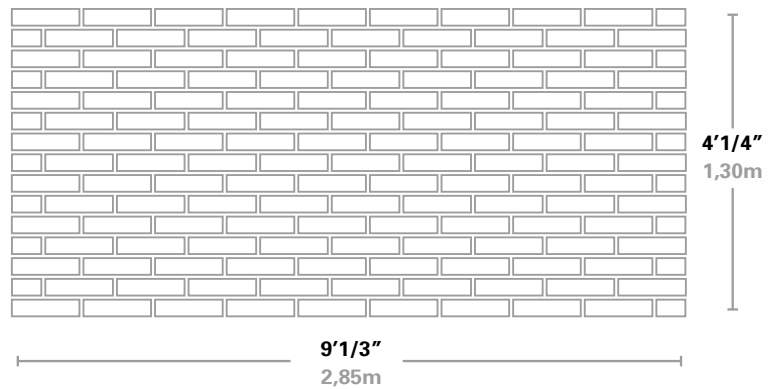

M-158 Xilos Wengue Copper Panel
Panel Xilos Wengue Cobre

Walnut Colour | Color Nogal

Iroko Colour | Color Iroko

Patinas | Patinas

Oak Colour | Color Roble

Teak Colour | Color Teca

Patinas | Patinas

Size | Medidas
9'1/3" x 4'1/4"
2,85 x 1,30 m